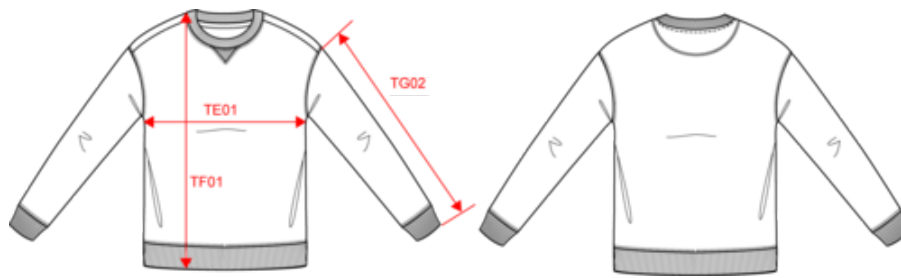

NS420
Ladies' oversize sweatshirt - 280gsm

Dimensions (cm)

Measurements in cm	XS	S	M	L	XL	XXL
H05 (M) - Total height	59.00	61.00	63.00	65.00	67.00	69.00
H15B (L) - Sleeve length with cuff	47.00	48.00	49.00	50.00	51.00	52.00
W05 (M) - 1/2 chest width at 1.5cm below armhole	55.00	58.00	61.00	64.00	67.00	70.00
TE01 - 1/2 chest width at 1.5cm below armhole	55.00	58.00	61.00	64.00	67.00	70.00
TF01 - Total height from HSP	59.00	61.00	63.00	65.00	67.00	69.00
TG02 - Long sleeve length	47.00	48.00	49.00	50.00	51.00	52.00